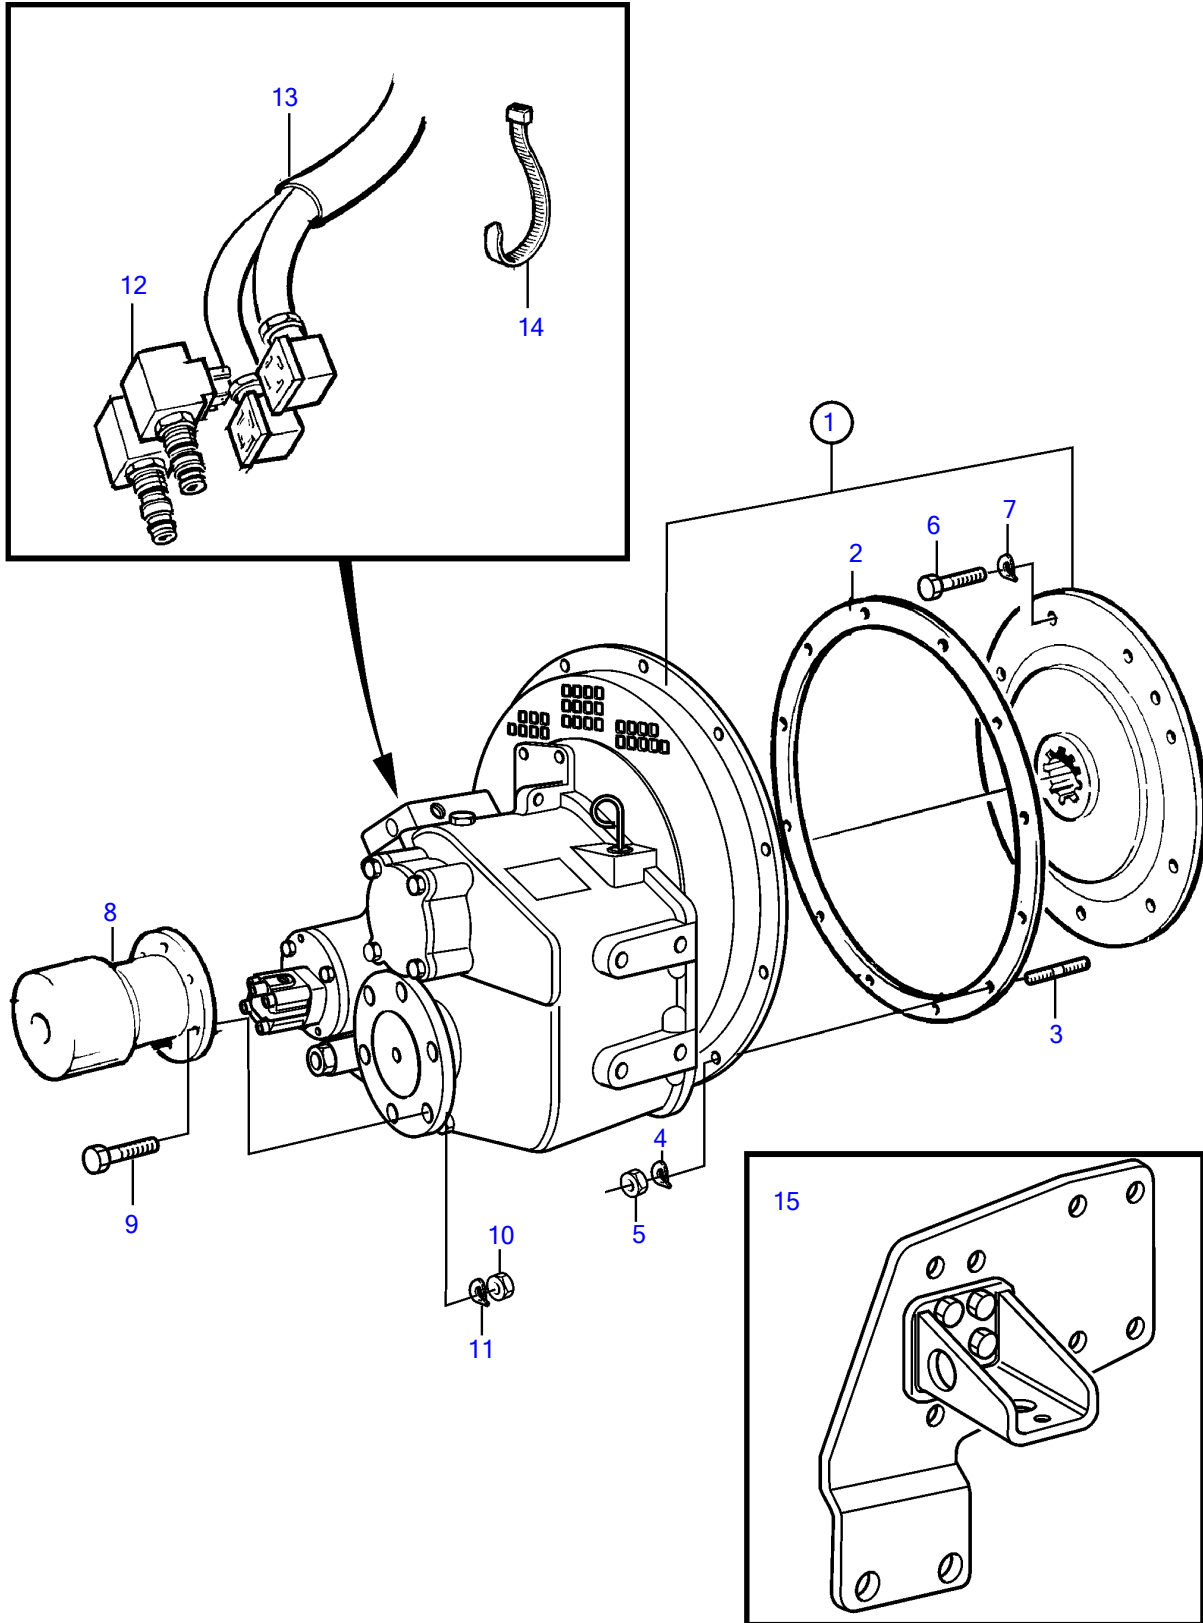

TAMD73WJ-A

TAMD73WJ-A

REF	PART NO.	QTY	DESCRIPTION	SEE SEC.	NOTES
1		1	Reversing gear		Ratio 1.21:1
2	862623	1	Gasket		
3	953486	12	Stud		
4	942336	12	Spring washer		
5	955827	12	Hexagon nut		
6	940162	8	Hexagon screw		
7	942336	8	Spring washer		
12	3827257	2	Solenoid		12V
	3826414	2	Solenoid		24V
13	873827	1	Cable kit		
14	948211	2	Cable tie		
15		2	Engine suspension	4002	28"
		2	Engine suspension	5012	22.5"